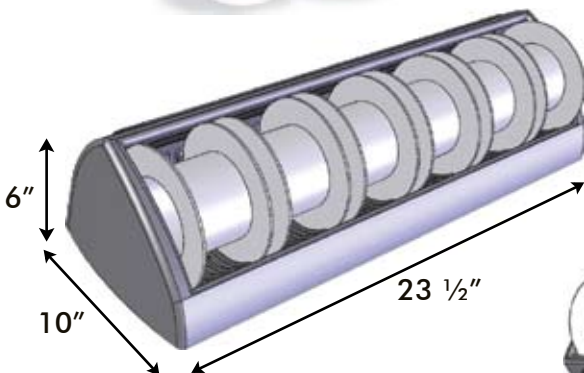

# Display Rack

For By-The-Foot Sales and Easy Access

Display Rack - DSN0.00BK

The display rack can be installed on:

\*Slot Wall

\*Grid Wall

Counter

Wall

\*Mounting hardware included.

Spool and product management is now simpler and more efficient than ever. Our new display/dispenser rack allows easy control of sleeving inventories and provides a controlled system of neatly dispensing directly from the spools. The rack is constructed from tough ABS plastic, with plenty of room for a wide range of products. The spools simply drop into the preformed slots and turn freely for dispensing. Full visibility and access ensures easy management of remaining inventory and simple drop-in replacement of empty spools.

The display rack holds up to 6 shop spools.

Space saving, easy access design

Engineered for easy and secure wall mounting

800 323-5140  
www.techflex.com