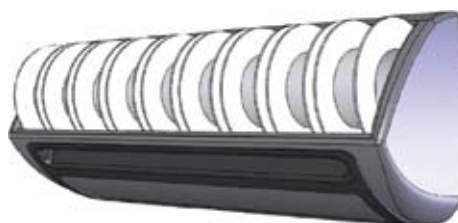

# Display Rack

For By-The-Foot Sales and Easy Access

Display Rack - DSN0.00BK

The display rack can be installed on:

\*Slot Wall

\*Grid Wall

Counter

Wall

\*Mounting hardware included.

Spool and product management is now simpler and more efficient than ever. Our new display/dispenser rack allows easy control of sleeving inventories and provides a controlled system of neatly dispensing directly from the spools. The rack is constructed from tough ABS plastic, with plenty of room for a wide range of products. The spools simply drop into the preformed slots and turn freely for dispensing. Full visibility and access ensures easy management of remaining inventory and simple drop-in replacement of empty spools.

The display rack holds up to 6 shop spools.

Space saving, easy access design

Engineered for easy and secure wall mounting

800 323-5140  
www.techflex.com