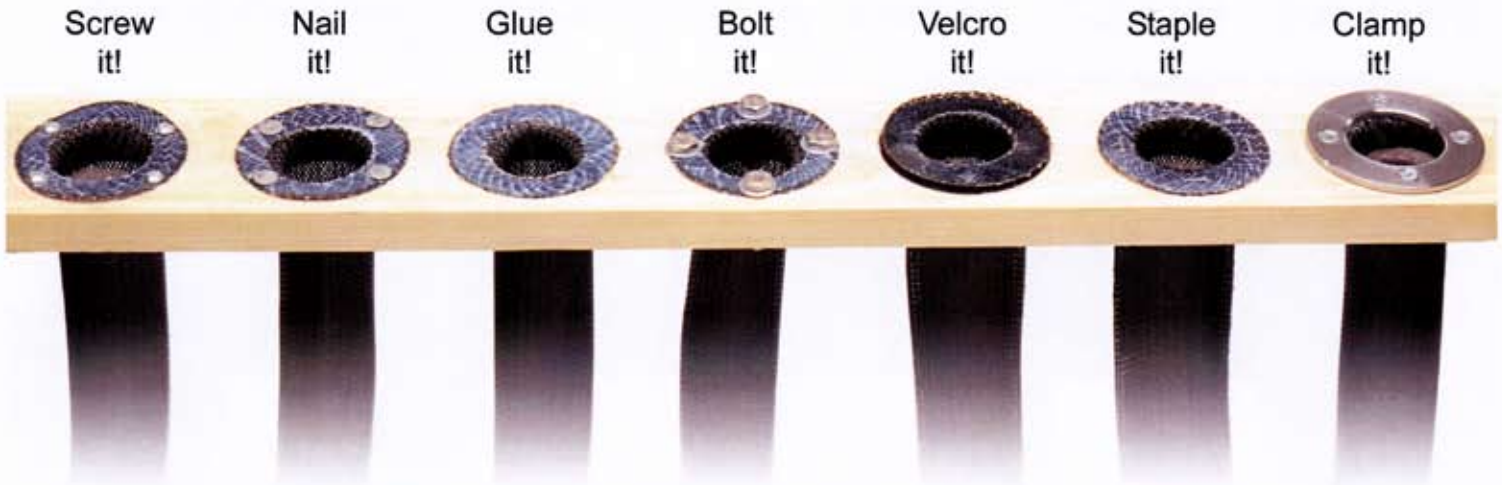

The New FLEXO FLANGE

What will you do with yours??

Techflex's brand new Flexo Flange is a quick and effective way of creating permanent wiring installations attractively and affordably. Flexo Flange is used in a variety of applications where a secure, finished end is desirable. The processed ends add hundreds of pounds of strain relief.

This innovation opens a whole new world of management possibilities that are more flexible and END USER friendly than any previous conduit type.

**Order
Flexo Flange
today for your next project.**

 **TECHFLEX**
Braided Sleeving Products

29 Brookfield Drive • Sparta, NJ 07871
800 323-5140 • 973 300-9242
www.techflex.com

The New FLEXO FLANGE

What will you do with yours??

Flexo Flange Umbilical Kits

Each piece is flanged on both ends for easy installation into any application.

Part Number	Length (ft.)	I.D. (nominal)	O.D. (nominal)	Price
FEN1.75BK3	3'	1.75"	3.00"	17.00
FEN1.75BK5	5'	1.75"	3.00"	19.00
FEN1.75BK7	7'	1.75"	3.00"	20.00
FEN1.75BK10	10'	1.75"	3.00"	24.00
FEN1.75BK12	12'	1.75"	3.00"	25.00
FEN1.75BK15	15'	1.75"	3.00"	26.00
FEN1.75BK20	20'	1.75"	3.00"	30.00
FEN1.75BK25	25'	1.75"	3.00"	35.00
FEN1.75BK30	30'	1.75"	3.00"	40.00
FEN1.75BK40	40'	1.75"	3.00"	50.00
FEN1.75BK50	50'	1.75"	3.00"	60.00
FEN1.75BK75	75'	1.75"	3.00"	85.00
FEN1.75BK100	100'	1.75"	3.00"	110.00