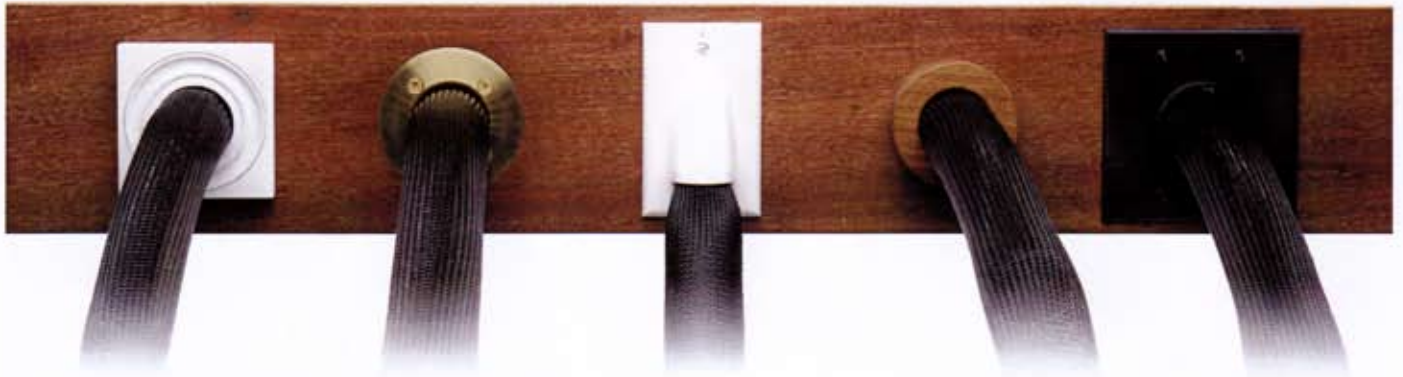

The New FLEXO FLANGE

What will you do with yours??

Techflex's brand new Flexo Flange is a quick and effective way of creating permanent wiring installations attractively and affordably. Flexo Flange is used in a variety of applications where a secure, finished end is desirable. The processed ends add hundreds of pounds of strain relief.