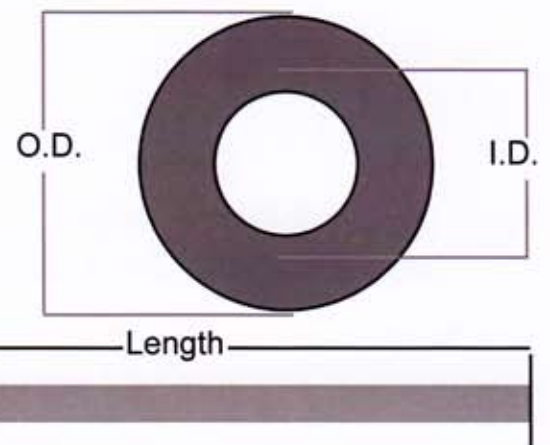

Part Number	Length (ft.)	I.D. (nominal)	O.D. (nominal)	Price
FEN1.75BK3	3'	1.75"	3.00"	17.00
FEN1.75BK5	5'	1.75"	3.00"	19.00
FEN1.75BK7	7'	1.75"	3.00"	20.00
FEN1.75BK10	10'	1.75"	3.00"	24.00
FEN1.75BK12	12'	1.75"	3.00"	25.00
FEN1.75BK15	15'	1.75"	3.00"	26.00
FEN1.75BK20	20'	1.75"	3.00"	30.00
FEN1.75BK25	25'	1.75"	3.00"	35.00
FEN1.75BK30	30'	1.75"	3.00"	40.00
FEN1.75BK40	40'	1.75"	3.00"	50.00
FEN1.75BK50	50'	1.75"	3.00"	60.00
FEN1.75BK75	75'	1.75"	3.00"	85.00
FEN1.75BK100	100'	1.75"	3.00"	110.00

Standard Available Colors:

Black (BK), White (WH), Gray (GY), Beige (BE), Clear (CL)
Other colors and sizes may be available.
Contact your Account Rep for details.

Custom Flexo Flange Services

Custom cut sleeving lengths with flanges on one or both ends.
Prices shown are per flange.

quan.	1	2-99	100-999	1000-4999	5000+
price	5.00	4.00	2.49	.97	Call

Patent Pending

TECHFLEX
Braided Sleeving Products

29 Brookfield Drive • Sparta, NJ 07871
800 323-5140 • 973 300-9242
www.techflex.com