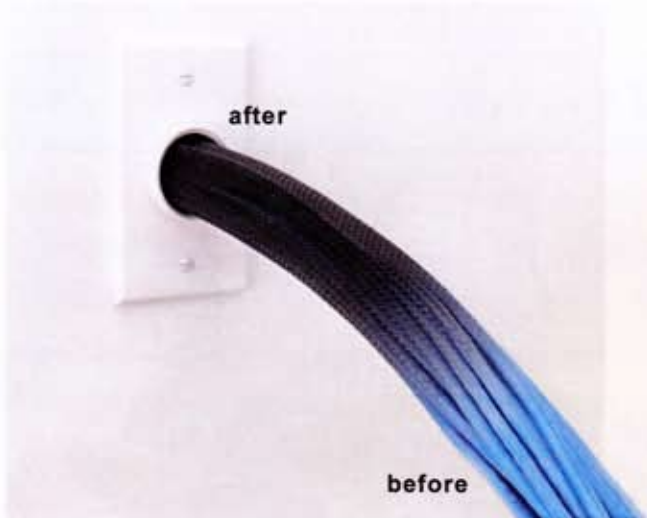

The New FLEXO FLANGE

What will you do with yours??

Techflex's brand new Flexo Flange is a quick and effective way of creating permanent wiring installations attractively and affordably. Flexo Flange is used in a variety of applications where a secure, finished end is desirable. The processed ends add hundreds of pounds of strain relief.