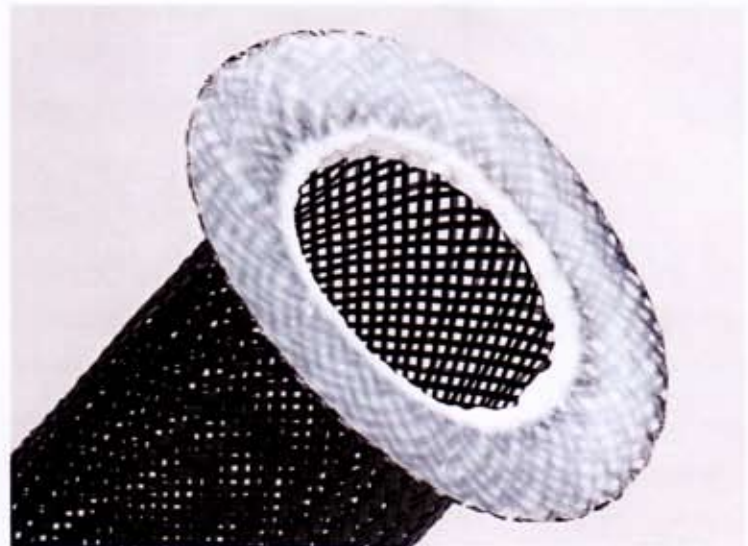

Patent Pending